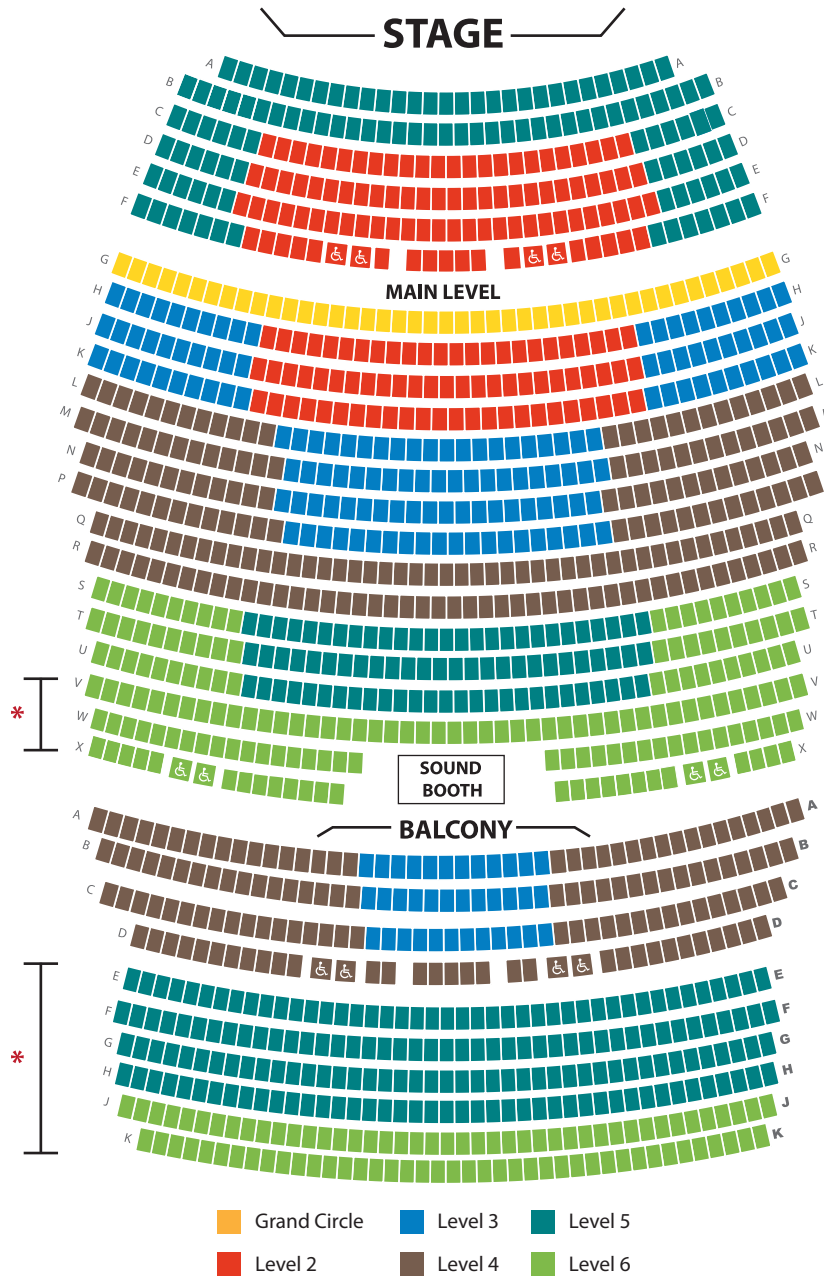

Ardrey Memorial Auditorium Seating Chart

- Grand Circle
- Level 3
- Level 5
- Level 2
- Level 4
- Level 6

*** Available starting Monday the week of the performance, except renewing subscriptions**